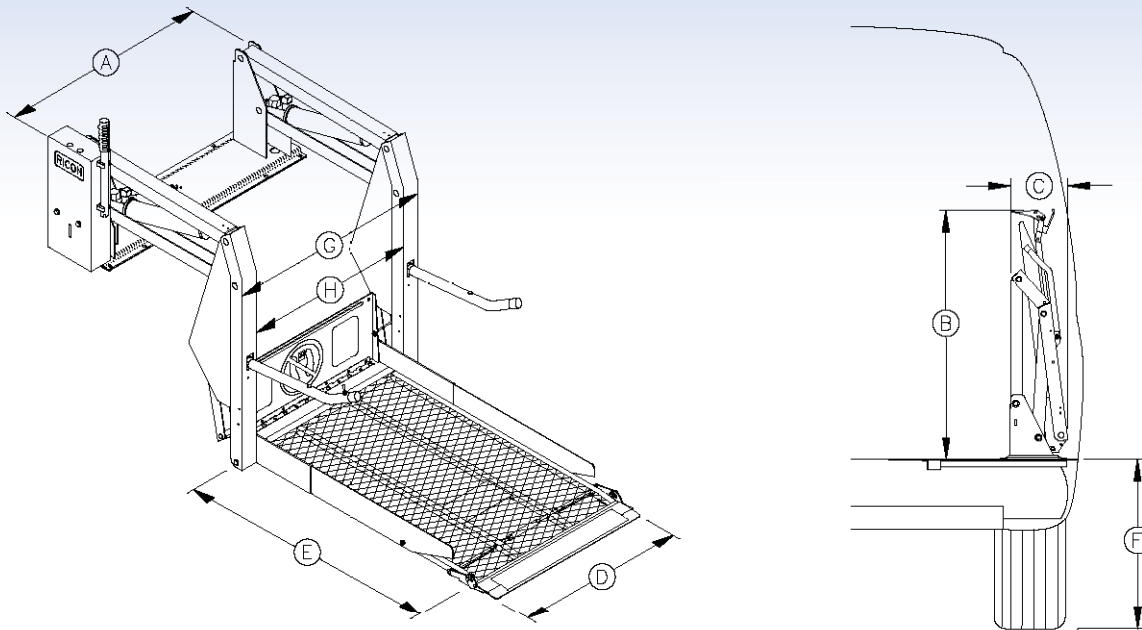

Ricon Reliant™ PLATFORM LIFTS

The Reliant™ lift combines the ultimate in reliability and affordability. Featuring a wide range of platform sizes, it can accommodate a mobility device up to 51". With its welded all steel frame, a powerful hydraulic pump, and simple electrical system for trouble-free operation, it can take you where you're going. Reliant™ lifts are solid, strong and proven.

FOR MORE INFORMATION, VISIT VANTAGEMOBILITY.COM

Vantage Mobility International, LLC • 1-800-348-VANS (8267) • 5202 S. 28th Place, Phoenix, Arizona 85040-9915

S-SERIES PERSONAL USE WHEELCHAIR LIFT with SOLID PLATFORM

DIMENSIONS (inches)

| | A | B | C | D | E | F | G | H |
|--------------|------------------------|-----------------|-----------------------------|-----------------------|------------------------|------------------------|-----------------------|-------------------|
| MODEL | Stationary frame width | Height (folded) | Installation depth (folded) | Usable platform width | Usable platform length | Floor-to-ground travel | Traveling frame width | Clear entry width |
| S1100-P | 47 | 40.5 | 14 | 30 | 44 | 27 | 37.5 | 31 |
| S1101-P | 47 | 40.5 | 14 | 30 | 38 | 27 | 37.5 | 31 |
| S1200-P | 47 | 46.5 | 14 | 30 | 44 | 31 | 37.5 | 31 |
| S1203-P | 47 | 46.5 | 14 | 30 | 51 | 31 | 37.5 | 31 |
| S1204-P | 49 | 46.5 | 14 | 32 | 44 | 31 | 39.5 | 33 |
| S1205-P | 49 | 46.5 | 14 | 32 | 51 | 31 | 39.5 | 33 |
| S1207-P | 47 | 46.5 | 14 | 30 | 48 | 31 | 37.5 | 31 |
| S1208-P | 49 | 46.5 | 14 | 32 | 48 | 31 | 39.5 | 33 |